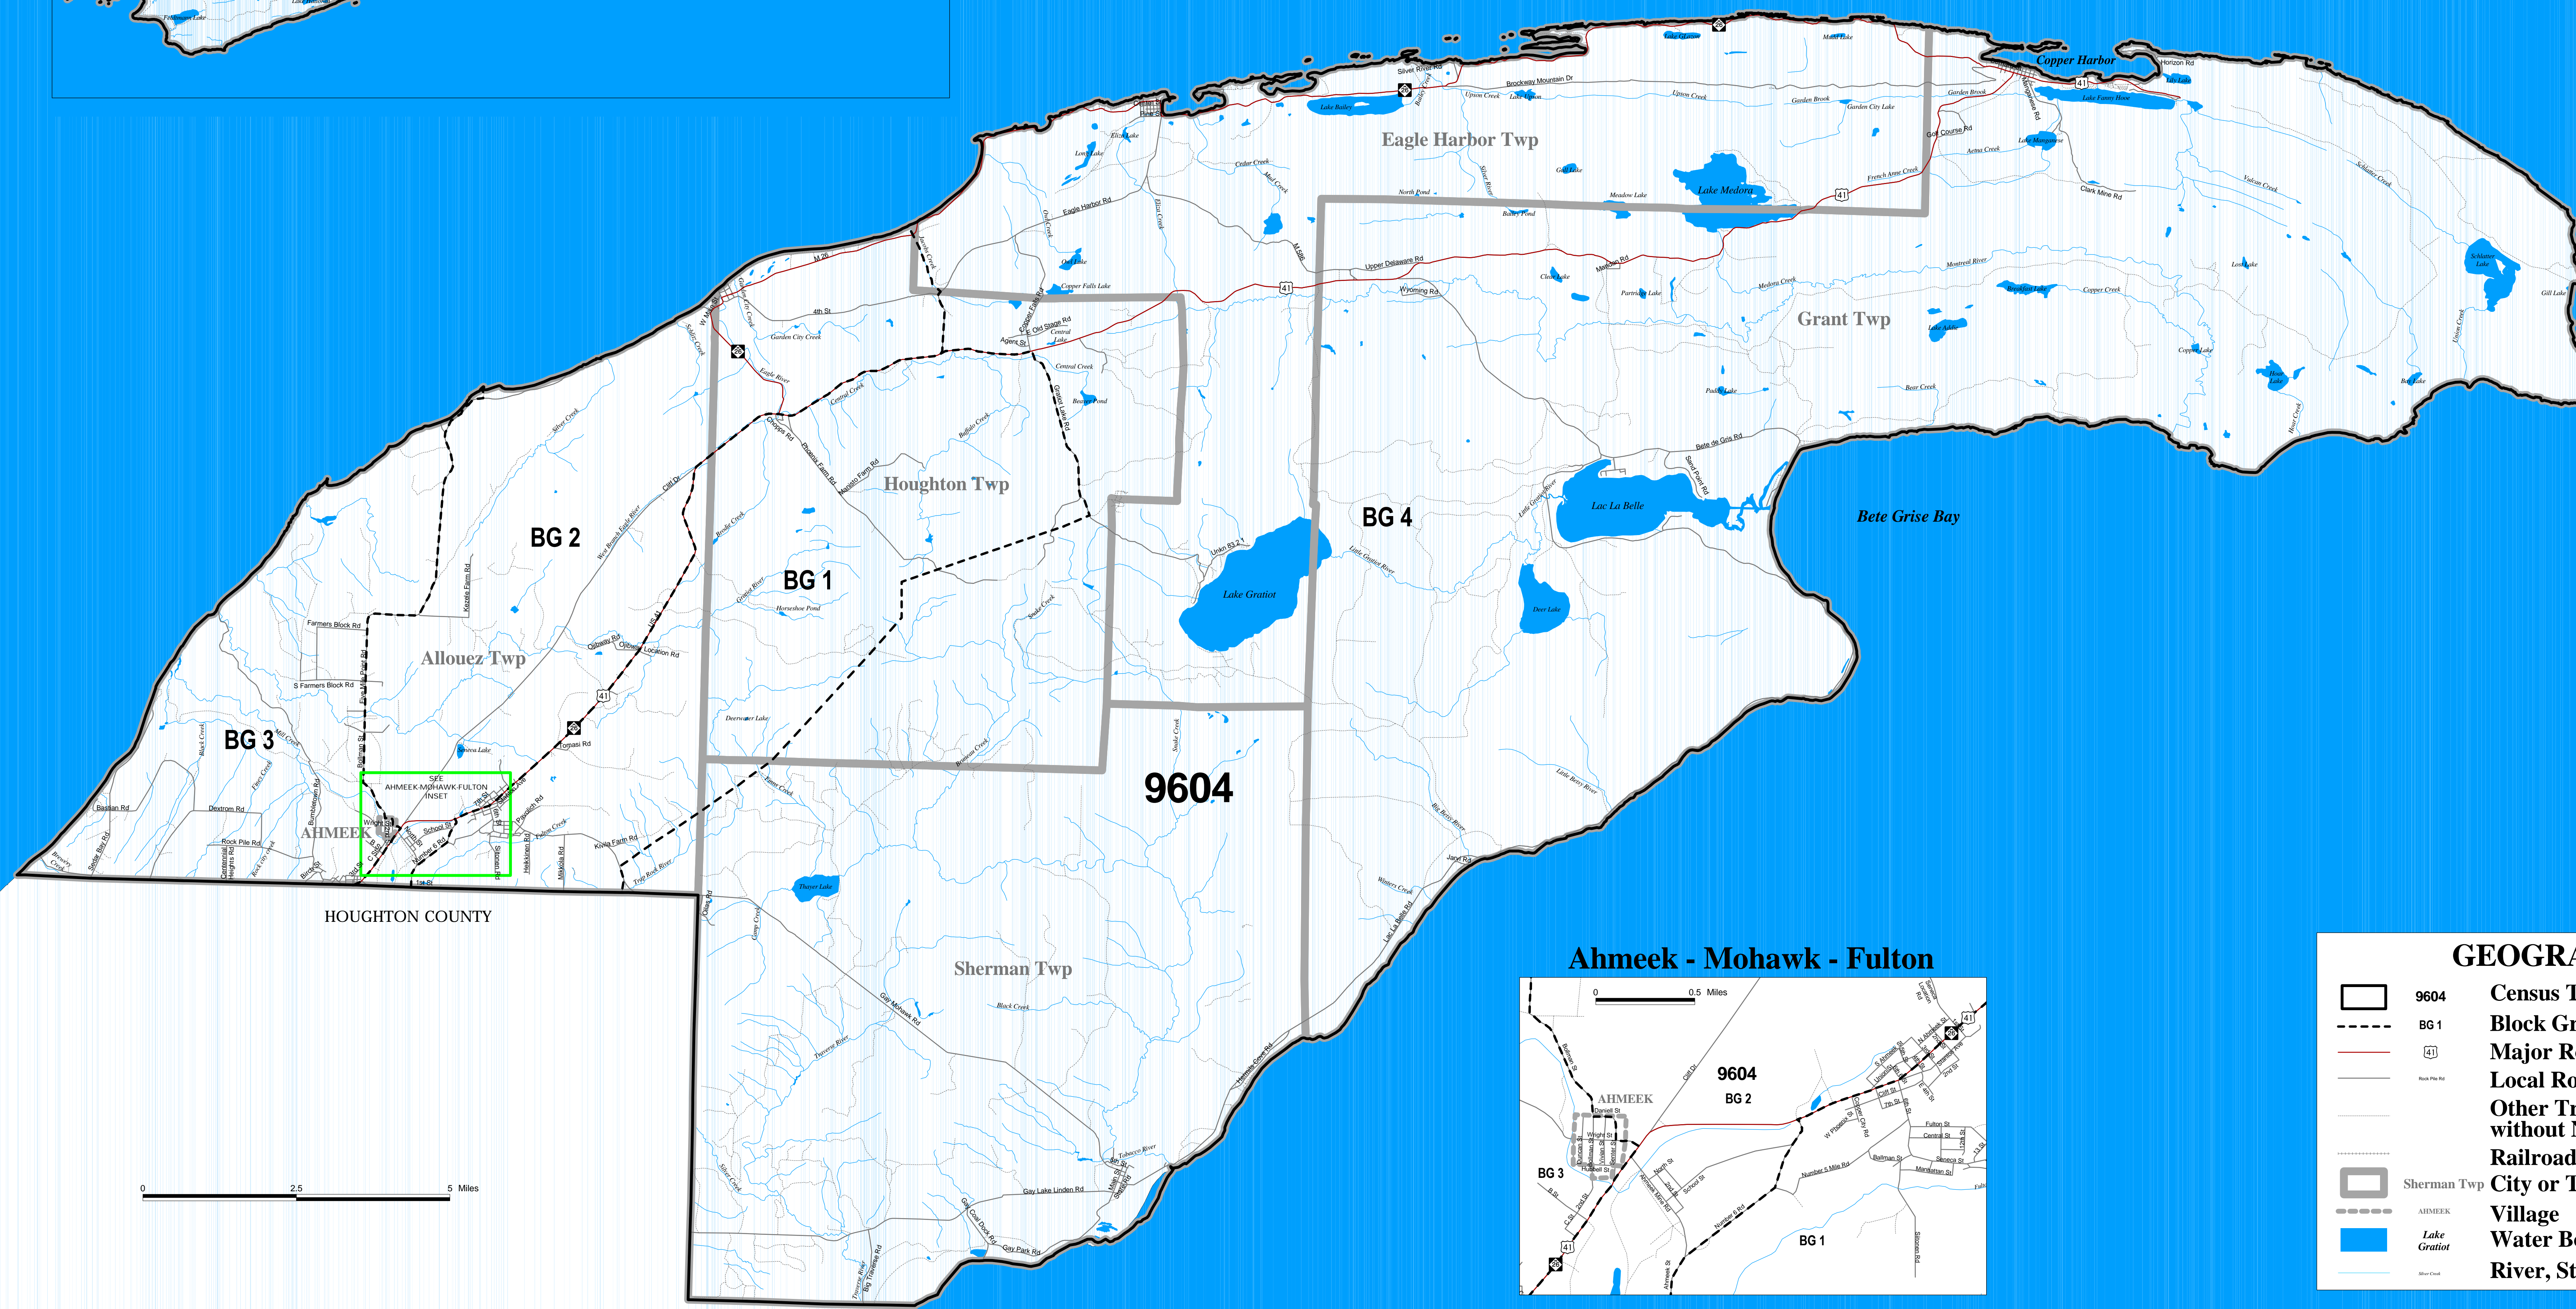

CENSUS 2000 BLOCK GROUPS

Keweenaw County

Isle Royale

LAKE SUPERIOR

Ahmeek - Mohawk - Fulton

GEOGRAPHY

- 9604 Census Tract
- BG 1 Block Group
- Major Road or Highway
- Local Road with Name
- Other Transportation Feature without Name
- Railroad
- Sherman Twp City or Township
- AHMEEK Village
- Lake Gratiot Water Body
- River, Stream, or Drain

0 2.5 5 Miles