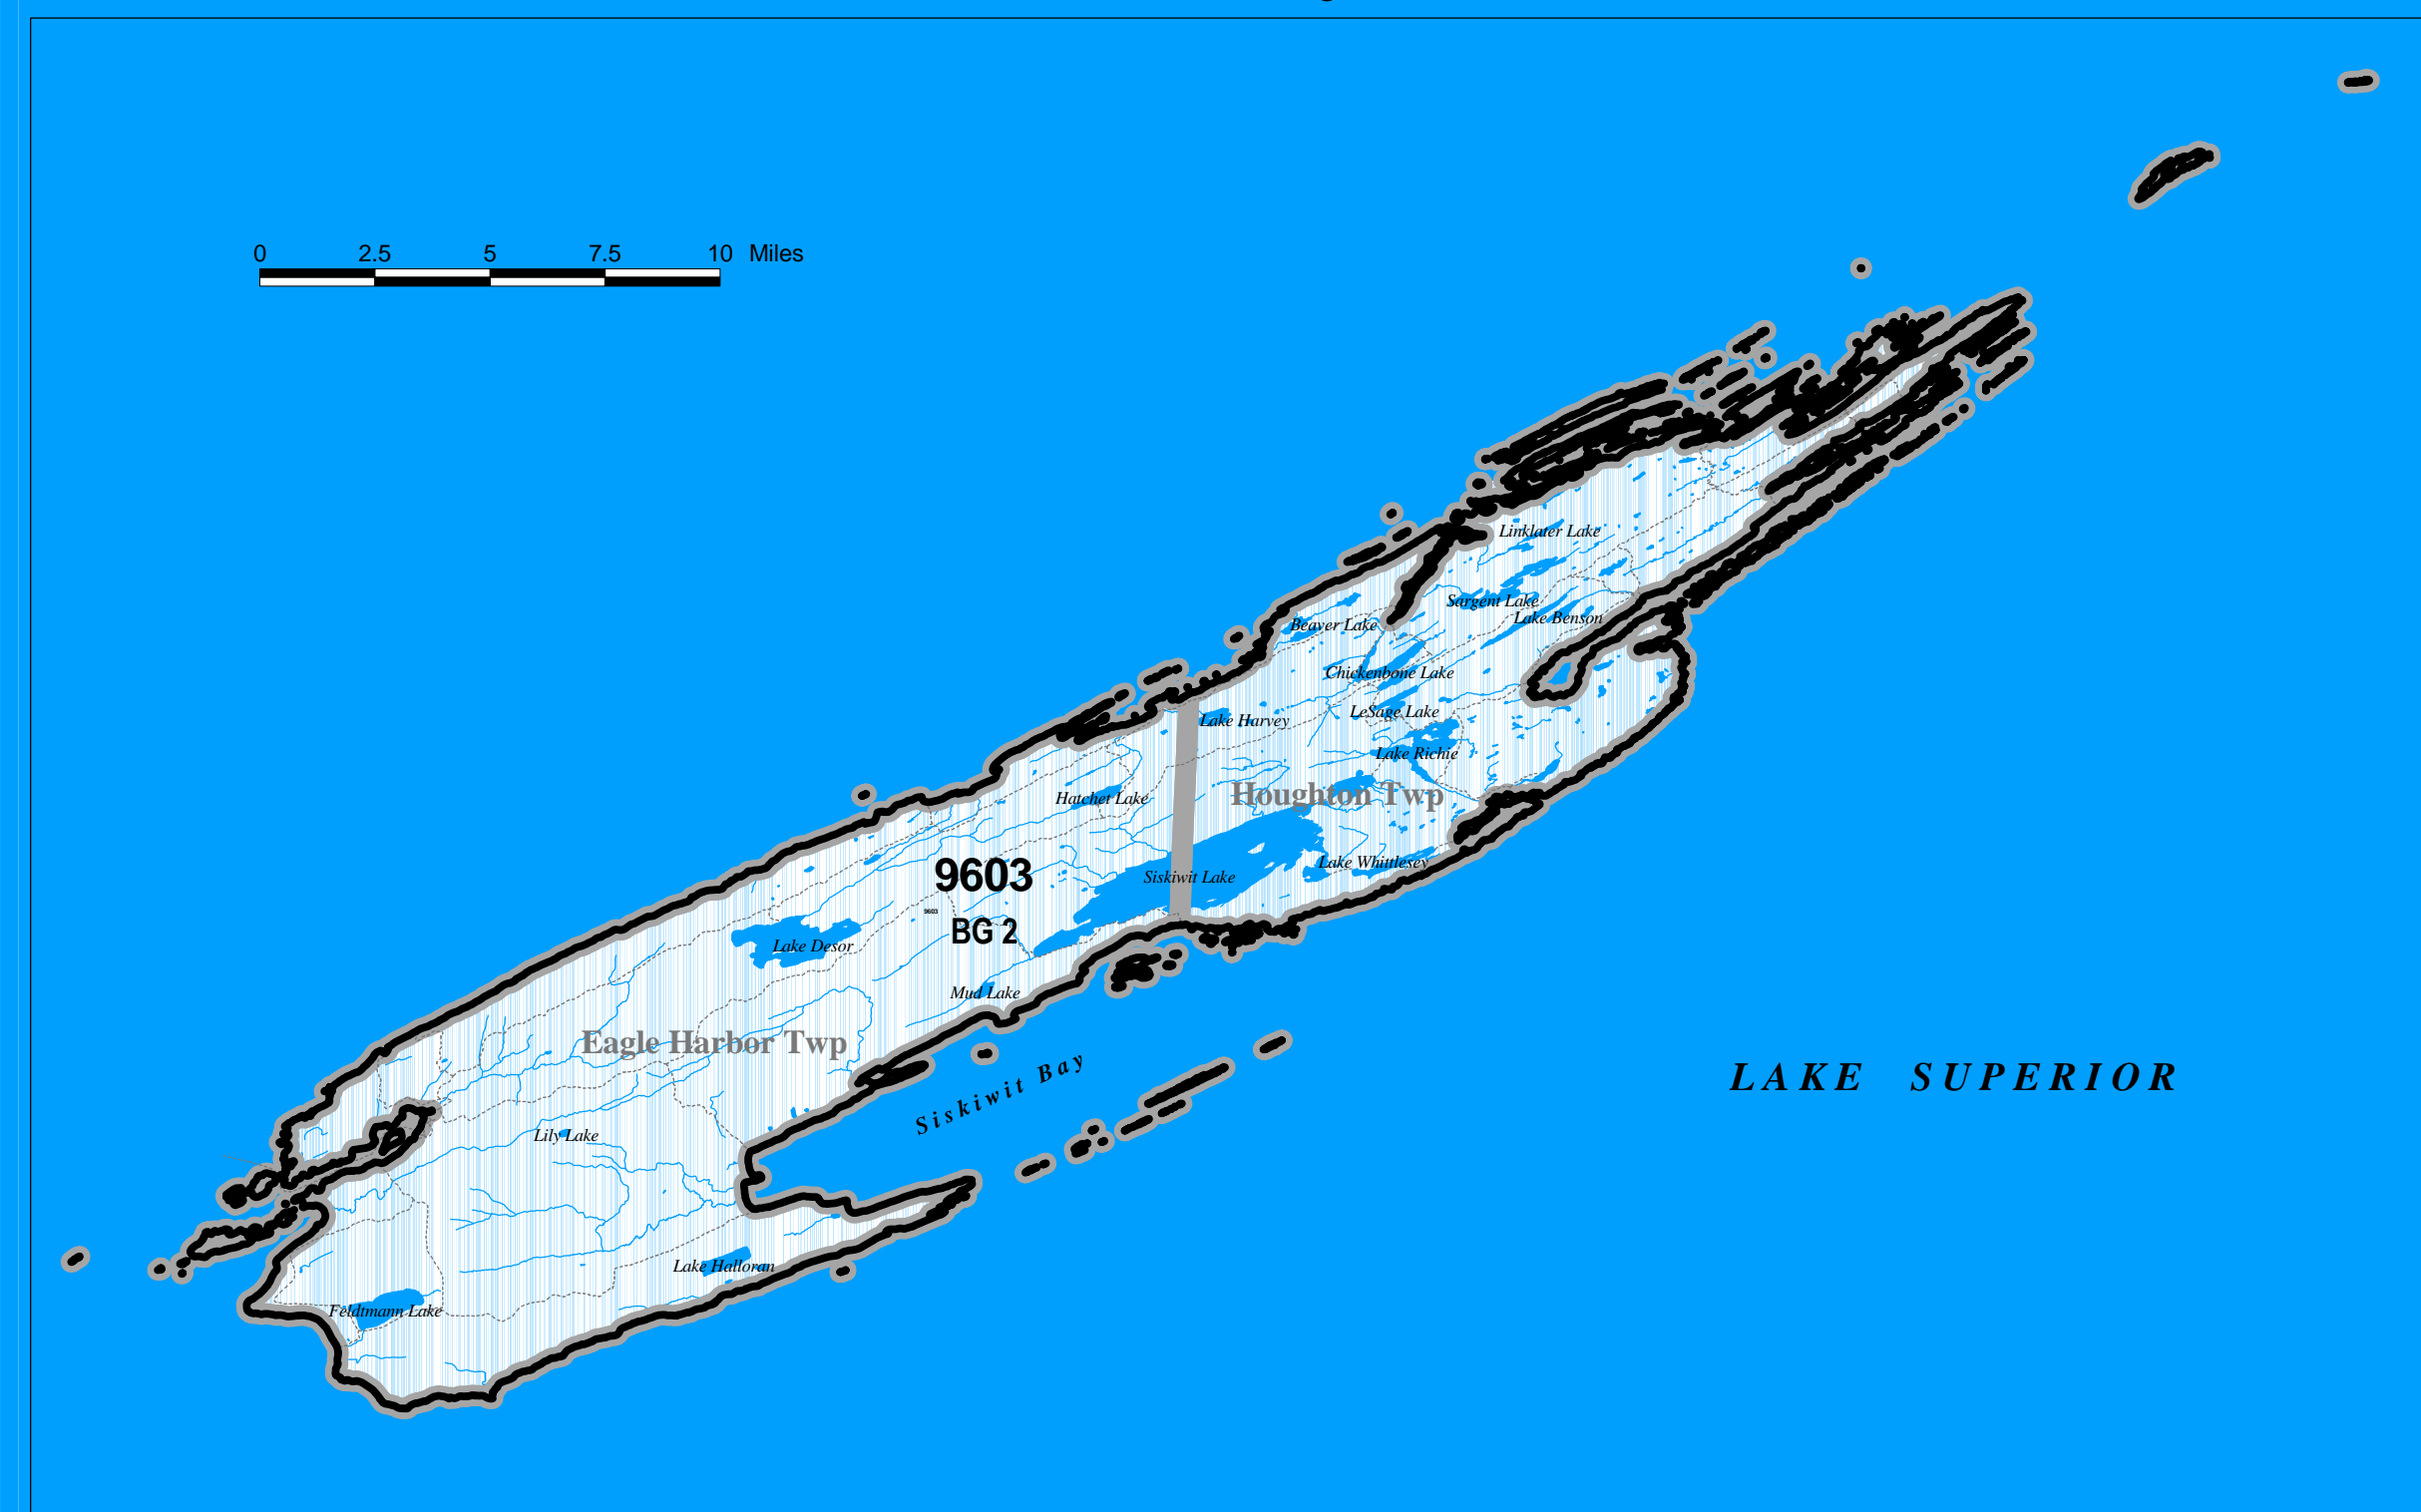

CENSUS 2000 BLOCK GROUPS

Keweenaw County

Isle Royale

LAKE SUPERIOR

Ahmeek - Mohawk - Fulton

GEOGRAPHY

- 9604 Census Tract
- BG 1 Block Group
- Major Road or Highway
- Local Road with Name
- Other Transportation Feature without Name
- Railroad
- Sherman Twp City or Township
- AHMEEK Village
- Lake Gratiot Water Body
- River, Stream, or Drain

0 2.5 5 Miles